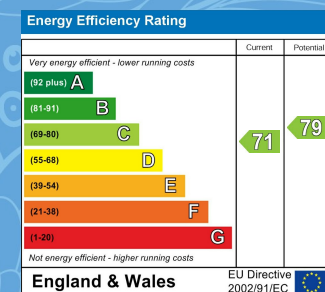

Your Property - Our Business

- Residential Estate Agents
- Lettings and Property Managers
- Land and New Homes Agents

Leamington Spa Office
Somerset House
Clarendon Place
Royal Leamington Spa
CV32 5QN

01926 881144 ehbresidential.com

Also at: Warwick, 17-19 Jury St, Warwick CV34 4EL